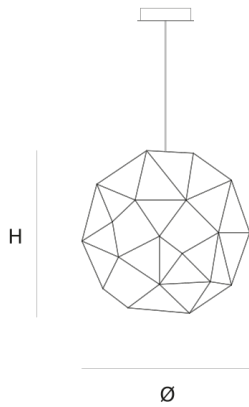

Product data sheet

Date: April 19th 2023

ABOUT **COSMOS GLOBE** **SUSPENSION** by Jan Pauwels

Cosmos Globe looks structured but still harmonious. Random placed LED circuit boards and tiny metal rods are the only two basic elements of this light fixture. They give the lamp its structure and shape. The circuit boards have leds on both sides. 2/3 of the light goes down and 1/3 goes up. Every Cosmos Globe is handmade, making every model unique. (see model Universe Globe for the version with E10 lamps)

DIMENSIONS

Ø 60 cm 23.6 inch

CANOPY

Ø 20 cm 7.9 inch
H 5 cm 2 inch

CABLELENGTH

Up to 200 cm 78 inch

LIGHTSOURCE

21 x 12V/0,6W, led,
630LM, 2800K, CRI >90